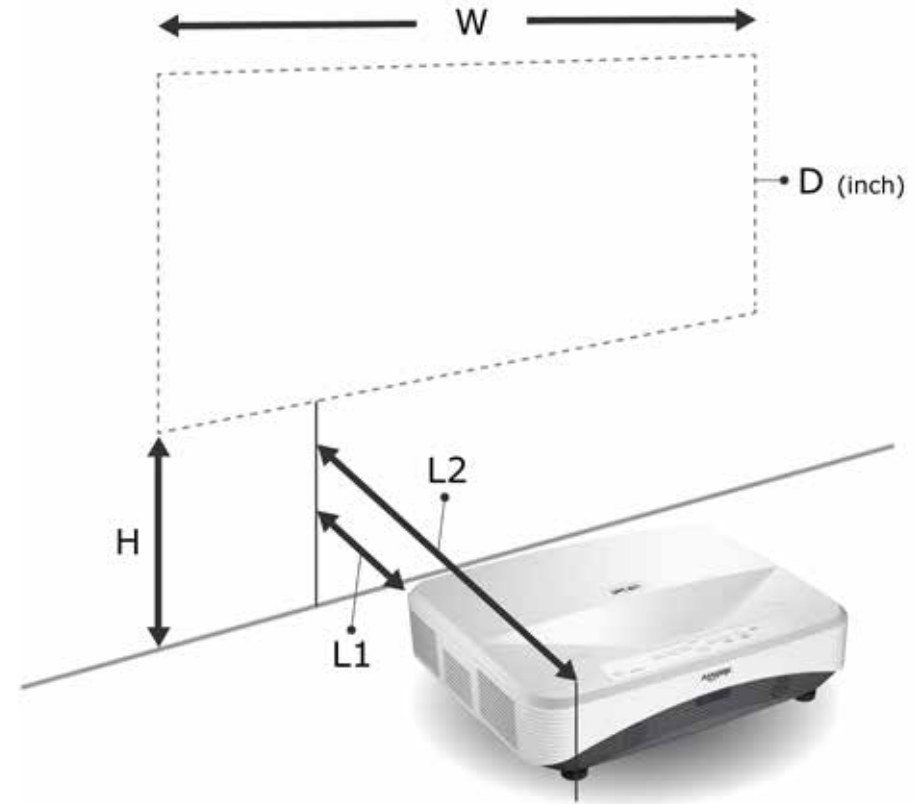

D (inch)	D (Height)	L1 (front)	L2 (back)
116	335.9	280.7	670.7
117	337.9	286.1	676.1
118	339.9	291.5	681.5
119	342.0	297.0	687.0
120	344.0	302.4	692.4
121	346.0	307.8	697.8
122	348.0	313.3	703.3
123	350.0	318.7	708.7
124	352.0	324.2	714.2
125	354.1	329.6	719.6
126	356.1	335.0	725.0
127	358.1	340.5	730.5
128	360.1	345.9	735.9
129	362.1	351.3	741.3
130	364.1	356.8	746.8
131	366.2	362.2	752.2
132	368.2	367.6	757.6
133	370.2	373.1	763.1
134	372.2	378.5	768.5
135	374.2	384.0	774.0
136	376.2	389.4	779.4
137	378.3	394.8	784.8
138	380.3	400.3	790.3
139	382.3	405.7	795.7
140	384.3	411.1	801.1
141	386.3	416.6	806.6
142	388.3	422.0	812.0
143	390.4	427.4	817.4
144	392.4	432.9	822.9
145	394.4	438.3	828.3
146	396.4	443.8	833.8
147	398.4	449.2	839.2
148	400.4	454.6	844.6
149	402.5	460.1	850.1
150	404.5	465.5	855.5

DW763Z-UST

- L1 Distance from a projection surface to the **rear** of the unit
- L2 Distance from a projection surface to the **front** of the unit
- D Projection image size (measured in inches)
- H Distance from a floor to the bottom of a projection image